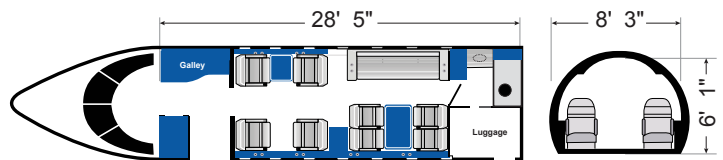

Dreamline Aviation, LLC
16461 Sherman Way, Suite 210
Van Nuys, CA 91406

(877) 457-5241
www.dreamlineaviation.com