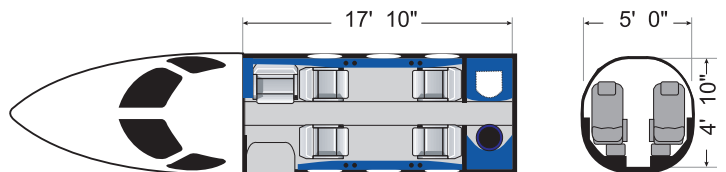

Features

Ultra-Modern Light Jet   Enclosed Lavatory
Quiet, Spacious Cabin

Dreamline Aviation, LLC
16461 Sherman Way, Suite 210
Van Nuys, CA 91406

(877) 457-5241
www.dreamlineaviation.com