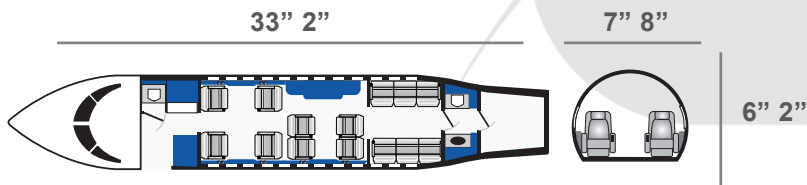

CONFIGURATION