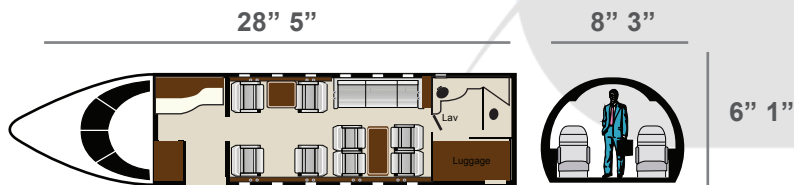

CONFIGURATION