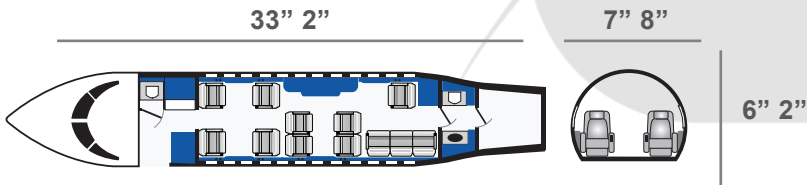

CONFIGURATION