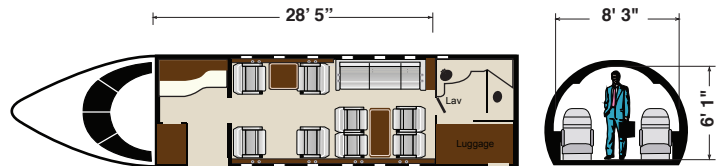

Dreamline Aviation, LLC

7155 Valjean Ave., 2nd Floor
Van Nuys, CA 91406

(877) 457-5241