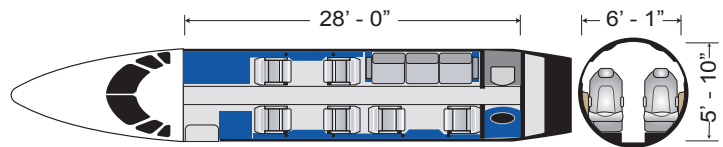

Dreamline Aviation, LLC
16461 Sherman Way, Suite 210
Van Nuys, CA 91406

(877) 457-5241
www.dreamlineaviation.com