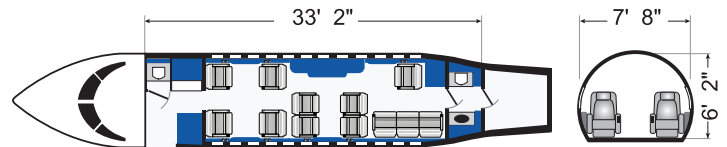

**SPECIFICATIONS**

**Passengers** ..... **11 - 12**

**Internal Dimensions**

Cabin Length ..... 33' 2"  
 Cabin Height ..... 6' 2"  
 Cabin Width ..... 7' 8"  
 Baggage Capacity ..... 127 cf

**Performance**

Speed ..... 500 mph  
 Range (5 pax, ISA, IFR Reserves) ..... 3,800 nm

**Features**

Airshow Moving Map	Long-Range
Hot Meal Galley	CD Stereo System
Two Enclosed Lavs	DVD Entertainment

**Dreamline Aviation, LLC**  
 16461 Sherman Way, Suite 210  
 Van Nuys, CA 91406