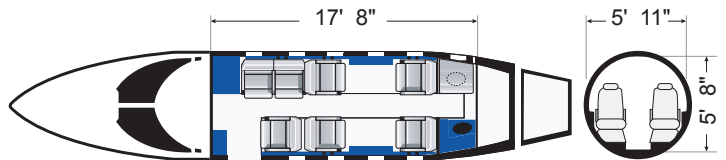

Dreamline Aviation, LLC
16461 Sherman Way, Suite 210
Van Nuys, CA 91406

(877) 457-5241
www.dreamlineaviation.com